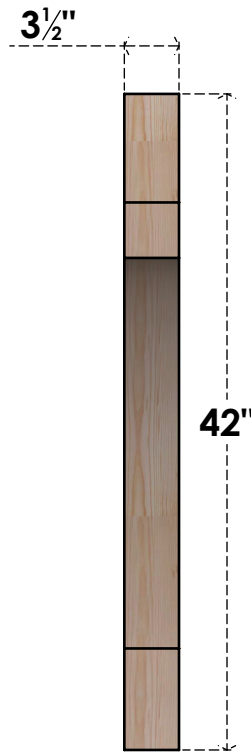

BRC04X42X42MRC00SDF

3 1/2"W X 42"D X 42"H MERCED SMOOTH BRACE, DOUGLAS FIR

SIDE

FRONT

EKENA MILLWORK
 2300 WEST MAIN ST.
 CLARKSVILLE, TX 75426
 TOLL FREE: 866-607-0453
 WWW.EKENAMILLWORK.COM

NOTES

1. INSTALLATION TO BE COMPLETED IN ACCORDANCE WITH MANUFACTURER'S SPECIFICATIONS.
2. DRAWING MAY NOT BE TO SCALE
3. THIS DRAWING IS INTENDED FOR DESIGN AND PLANNING PURPOSES ONLY.
4. ALL INFORMATION CONTAINED HEREIN WAS CURRENT AT THE TIME OF DEVELOPMENT BUT MUST BE REVIEWED AND APPROVED BY THE PRODUCT MANUFACTURER TO BE CONSIDERED ACCURATE.
5. PRODUCTS ARE NOT KILN DRIED. THIS ITEM IS UNIQUE AND WILL CONTAIN THE NATURAL VARIATIONS THAT THE WOOD SPECIES OFFERS. THIS MAY RESULT IN VARIATIONS UP TO 1/4"