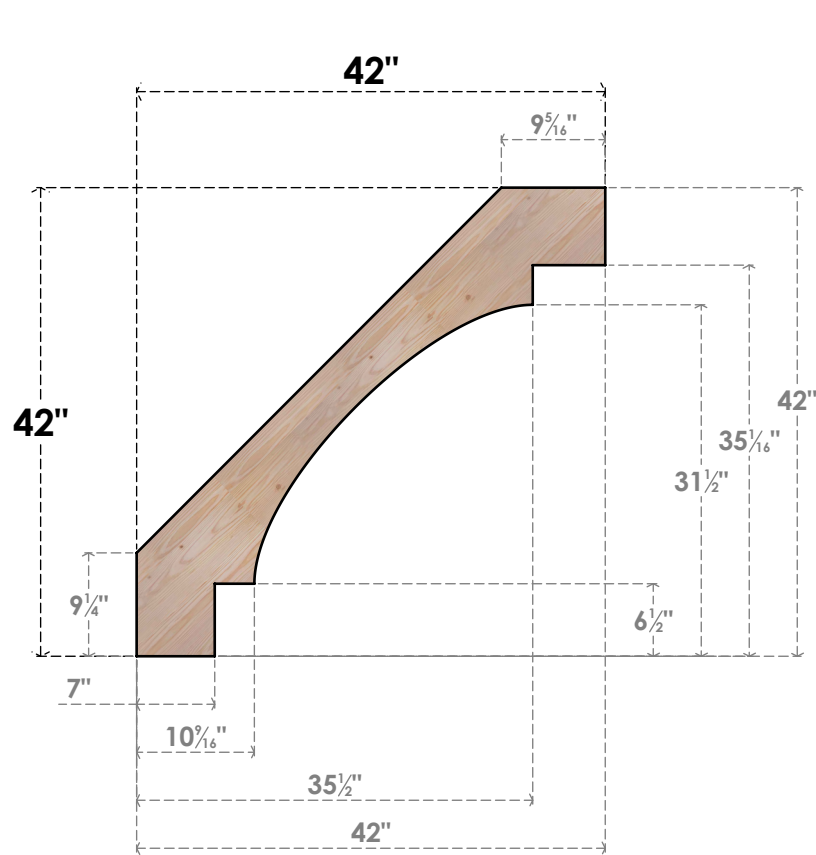

BRC04X42X42MRC00SDF

3 1/2"W X 42"D X 42"H MERCED SMOOTH BRACE, DOUGLAS FIR

SIDE

FRONT

EKENA MILLWORK
 2300 WEST MAIN ST.
 CLARKSVILLE, TX 75426
 TOLL FREE: 866-607-0453
 WWW.EKENAMILLWORK.COM

NOTES

1. INSTALLATION TO BE COMPLETED IN ACCORDANCE WITH MANUFACTURER'S SPECIFICATIONS.
2. DRAWING MAY NOT BE TO SCALE
3. THIS DRAWING IS INTENDED FOR DESIGN AND PLANNING PURPOSES ONLY.
4. ALL INFORMATION CONTAINED HEREIN WAS CURRENT AT THE TIME OF DEVELOPMENT BUT MUST BE REVIEWED AND APPROVED BY THE PRODUCT MANUFACTURER TO BE CONSIDERED ACCURATE.
5. PRODUCTS ARE NOT KILN DRIED. THIS ITEM IS UNIQUE AND WILL CONTAIN THE NATURAL VARIATIONS THAT THE WOOD SPECIES OFFERS. THIS MAY RESULT IN VARIATIONS UP TO 1/4"